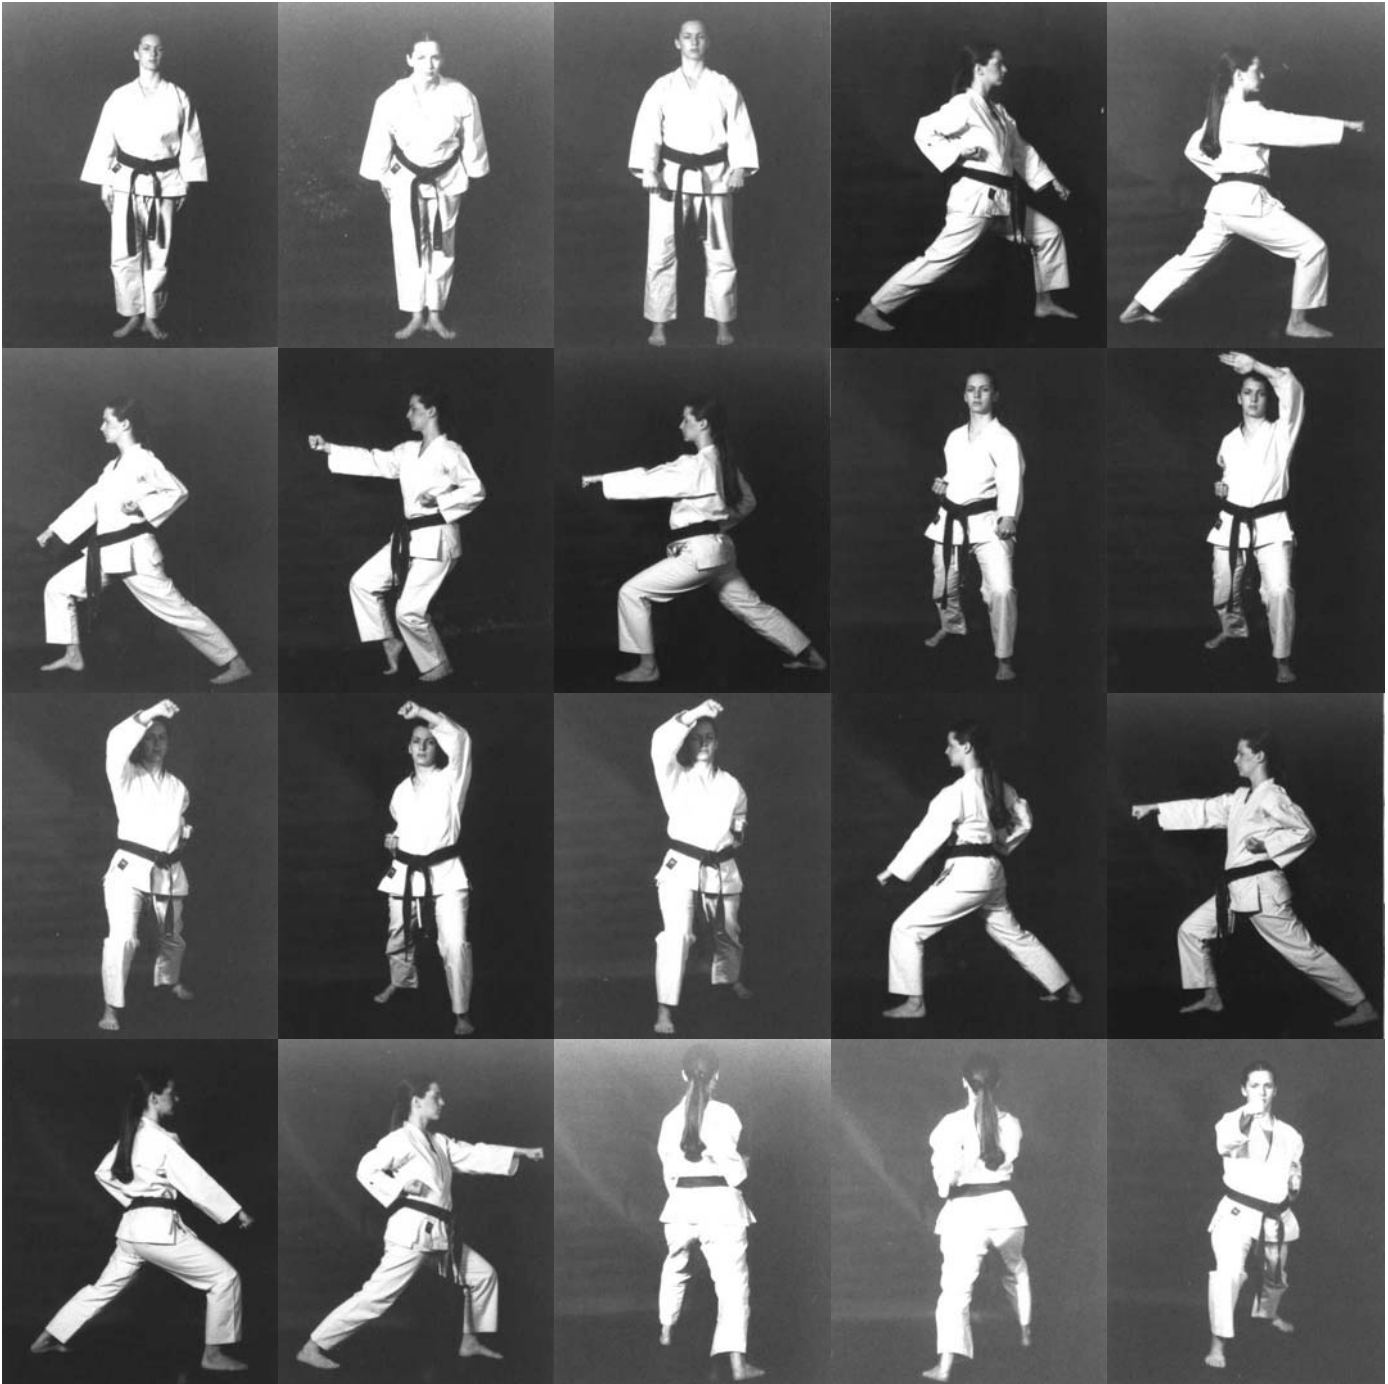

Kata Heian Shodan

Option to using low defend front stance on the sides after the first kiai is middle defend in back stance.