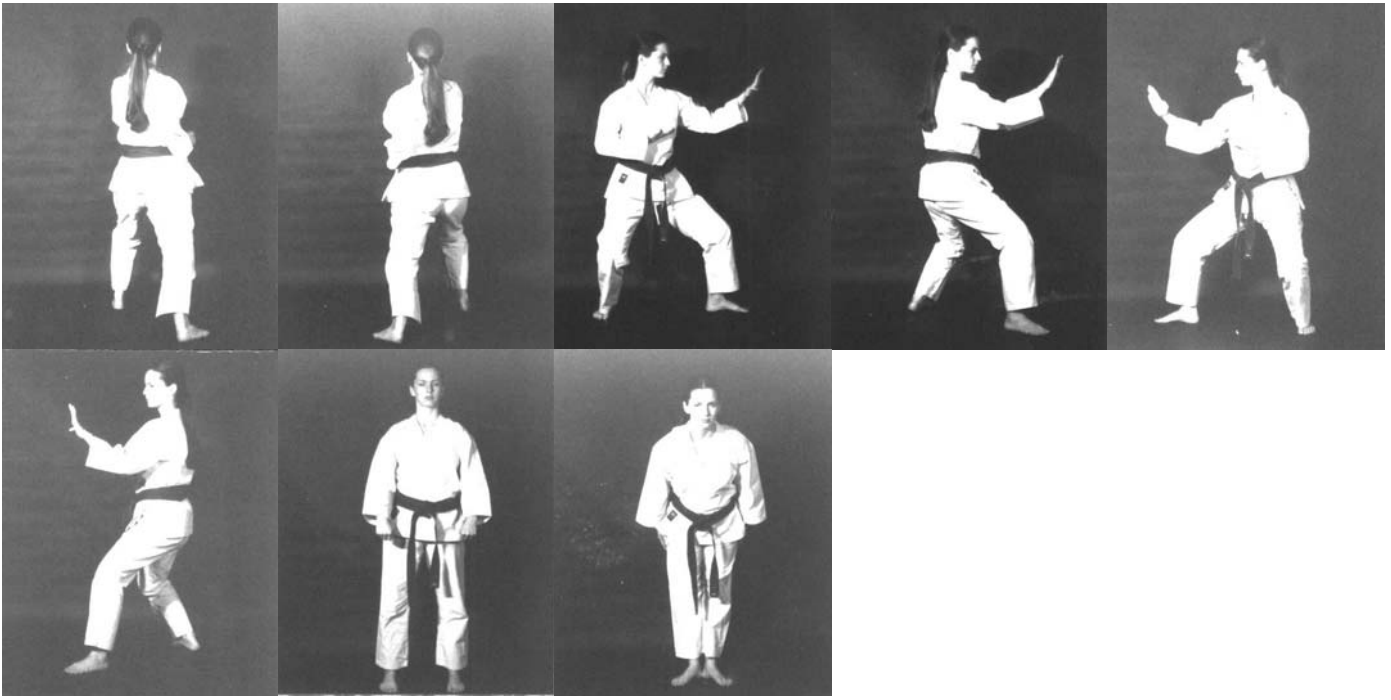

Kata Heian Shodan

Option to using low defend front stance on the sides after the first kiai is middle defend in back stance.